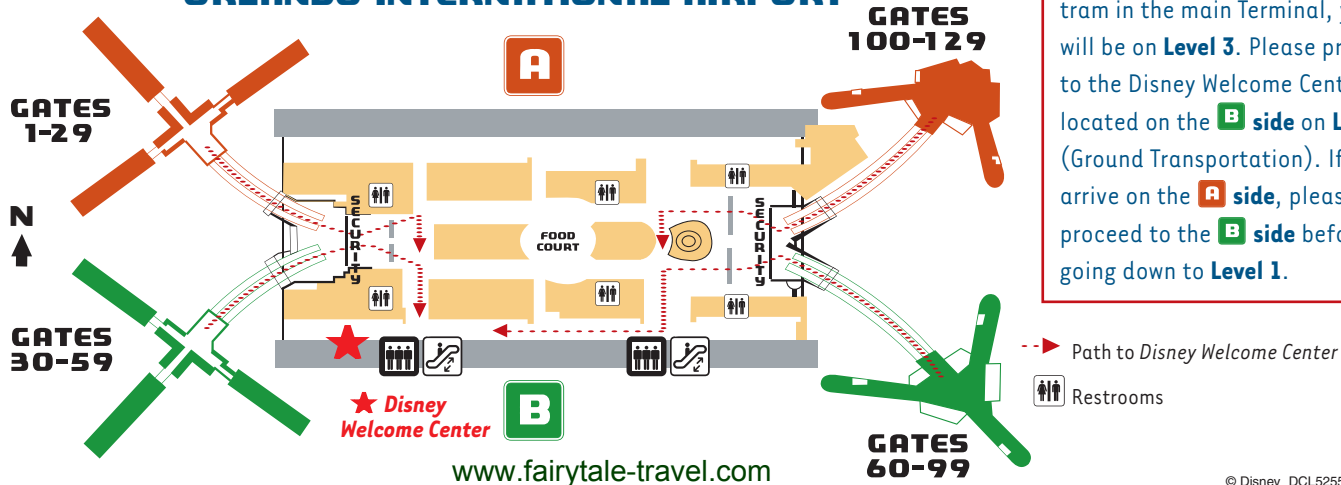

Helpful Arrival Information for Guests with Airport Transfers

ORLANDO INTERNATIONAL AIRPORT

Upon disembarking the airport tram in the main Terminal, you will be on **Level 3**. Please proceed to the Disney Welcome Center located on the **B side** on **Level 1** (Ground Transportation). If you arrive on the **A side**, please proceed to the **B side** before going down to **Level 1**.