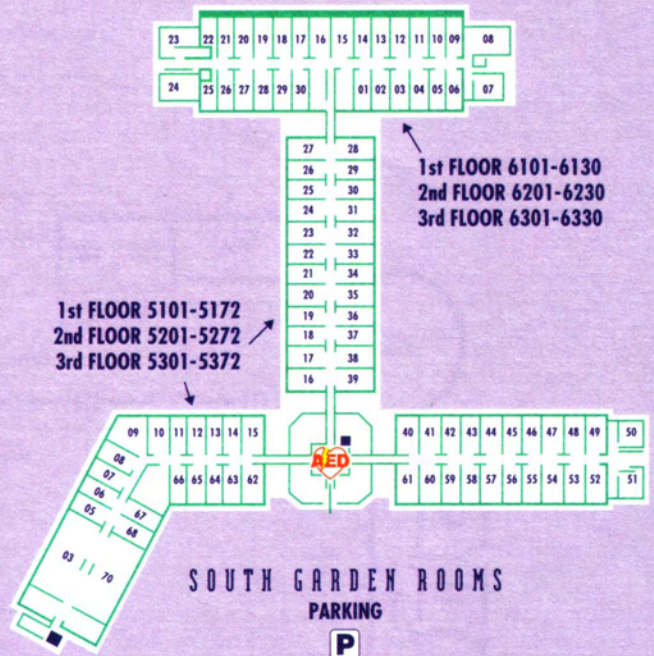

DISNEY'S CONTEMPORARY RESORT

1 Contemporary Tower

1st Floor

- Lobby
- Food 'n Fun Center (Arcade and Fast Food)
- Contemporary Grounds

2nd Floor

- Americas Level
- Meeting/Banquet Rooms
- Access to Convention Center

3rd Floor

- Olympiad Health Club
- Contemporary Salon

4th Floor

- Concourse Steakhouse
- Chef Mickey's Buffet
- Outer Rim Lounge
- Shops
- Access to Monorail
- Observation Deck
- Fireworks Viewing

15th Floor

10 Bay Lake

- 11 Bay Pool
- 12 Main Pool
- 13 South Garden Rooms 5101-6330
- 14 South Parking
- 15 Monorail Beam
- 16 Convention Center
- 17 Bus Stop

Automated External Defibrillator

CONTEMPORARY TOWER

ELEVATOR LOCATIONS