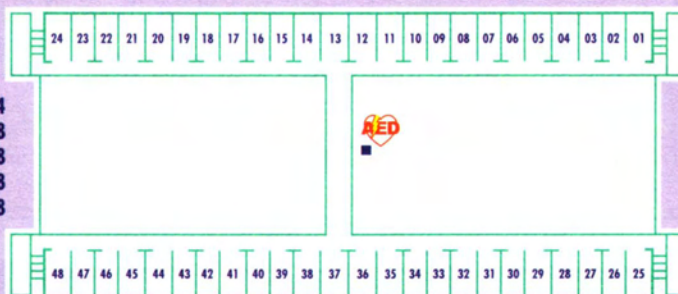

CONTEMPORARY TOWER

ELEVATOR LOCATIONS

5th FLOOR 4101-4124
6th FLOOR 4201-4248
7th FLOOR 4301-4348
8th FLOOR 4401-4448
9th FLOOR 4501-4548