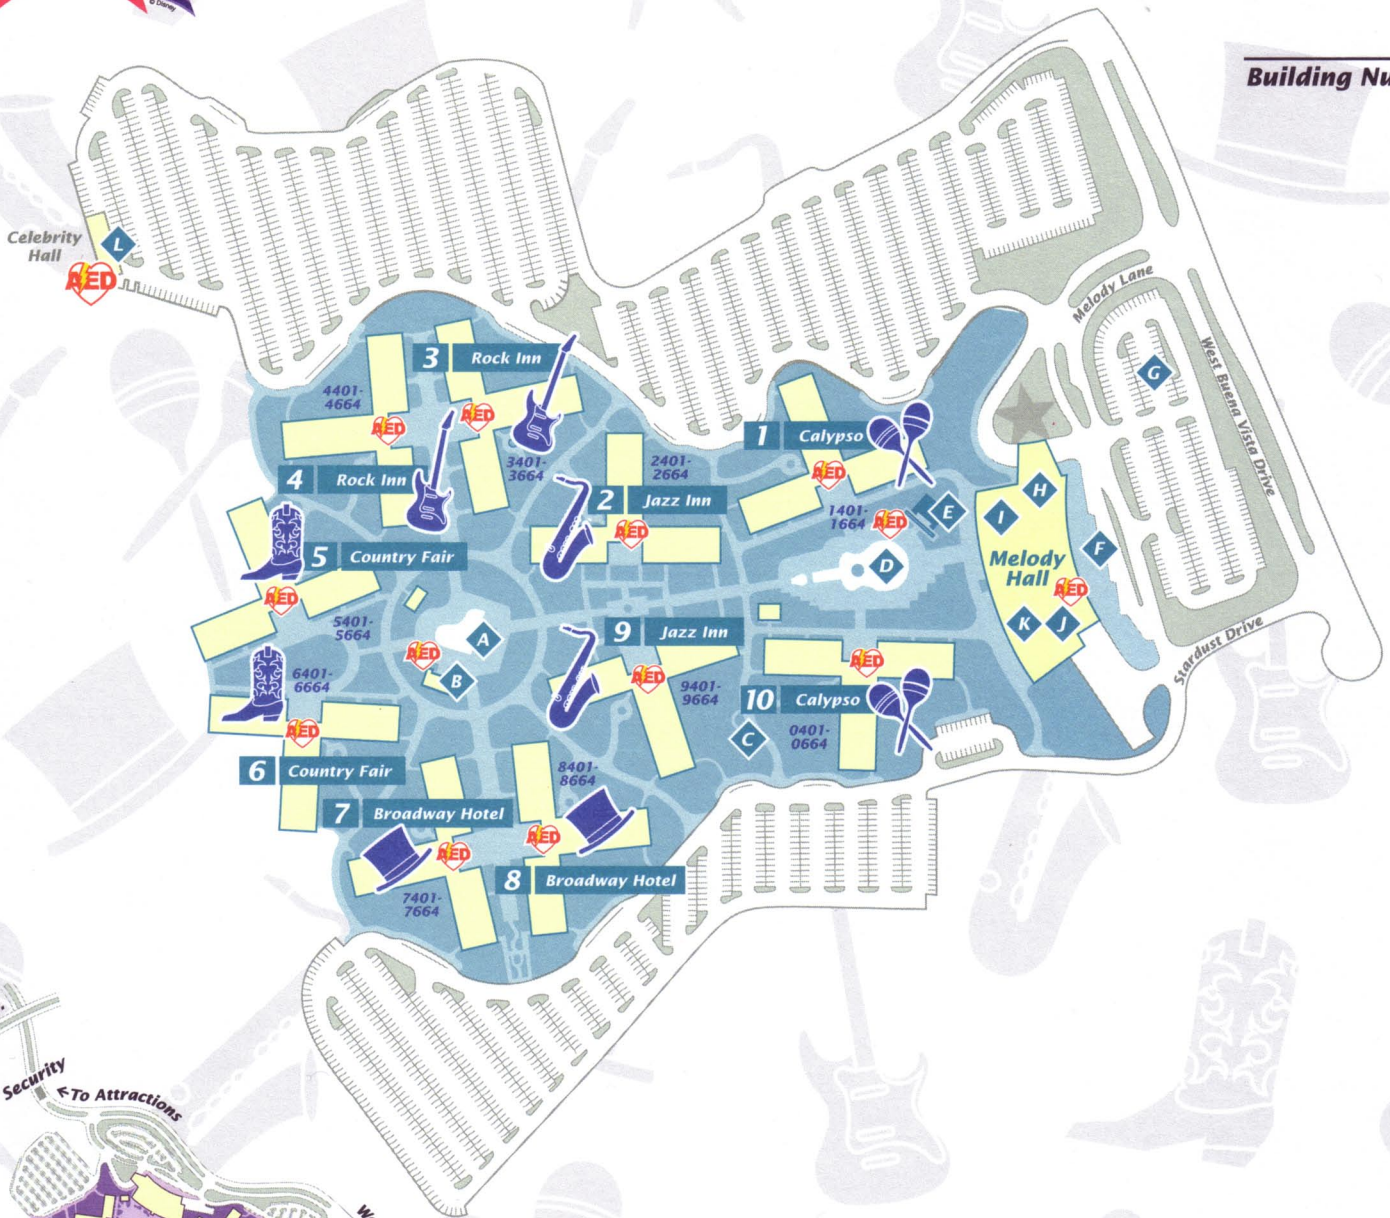

Room Number

Floor Number

Building Number

Osceola Pkwy.
Security ← To Attractions

- A** Piano Pool
- B** Guest Laundry and Restrooms
- C** Playground
- D** Calypso Pool and Kiddie Pool
- E** Guest Laundry and Restrooms
- F** Walt Disney World Transportation Bus Stop
- G** Check-In Parking
- H** Check-In and Guest Services
- I** Note'able Arcade
- J** Maestro Mickey's
- K** Intermission Foodcourt
- L** Celebrity Hall

Automated External Defibrillators

www.fairytale-travel.com